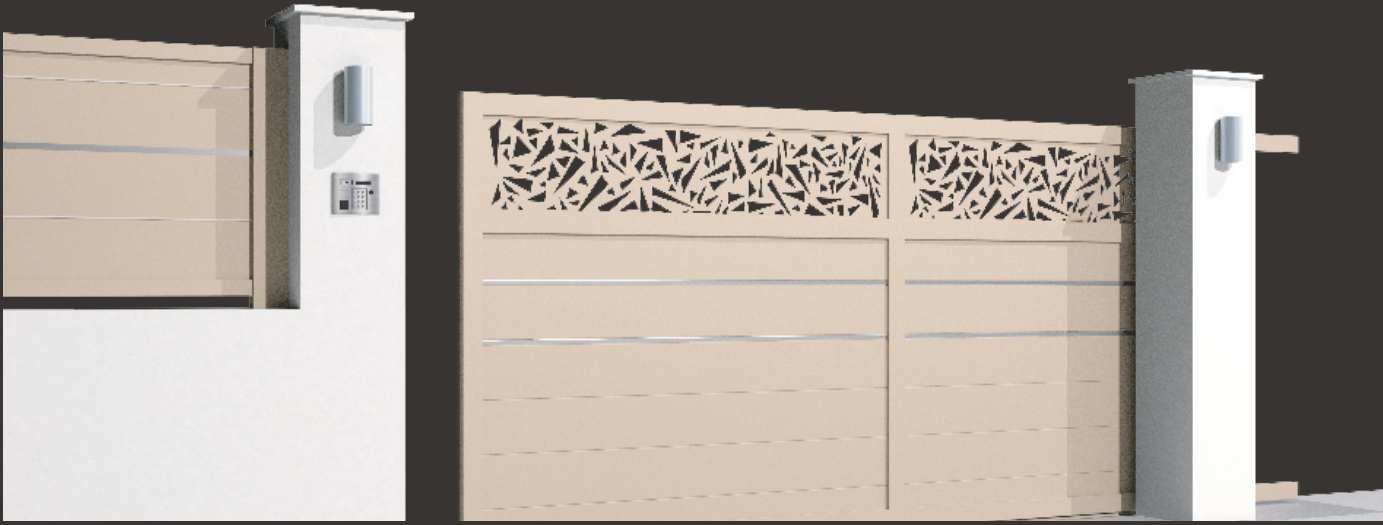

LASER DECORS

Thickness 3MM

HORIZONTAL DECORS - GATES
LASERS WIDTH: 350MM/200 MM

Horizontal decor in the center: Width = 200 mm

Horizontal top or bottom decor: Width = 350 mm