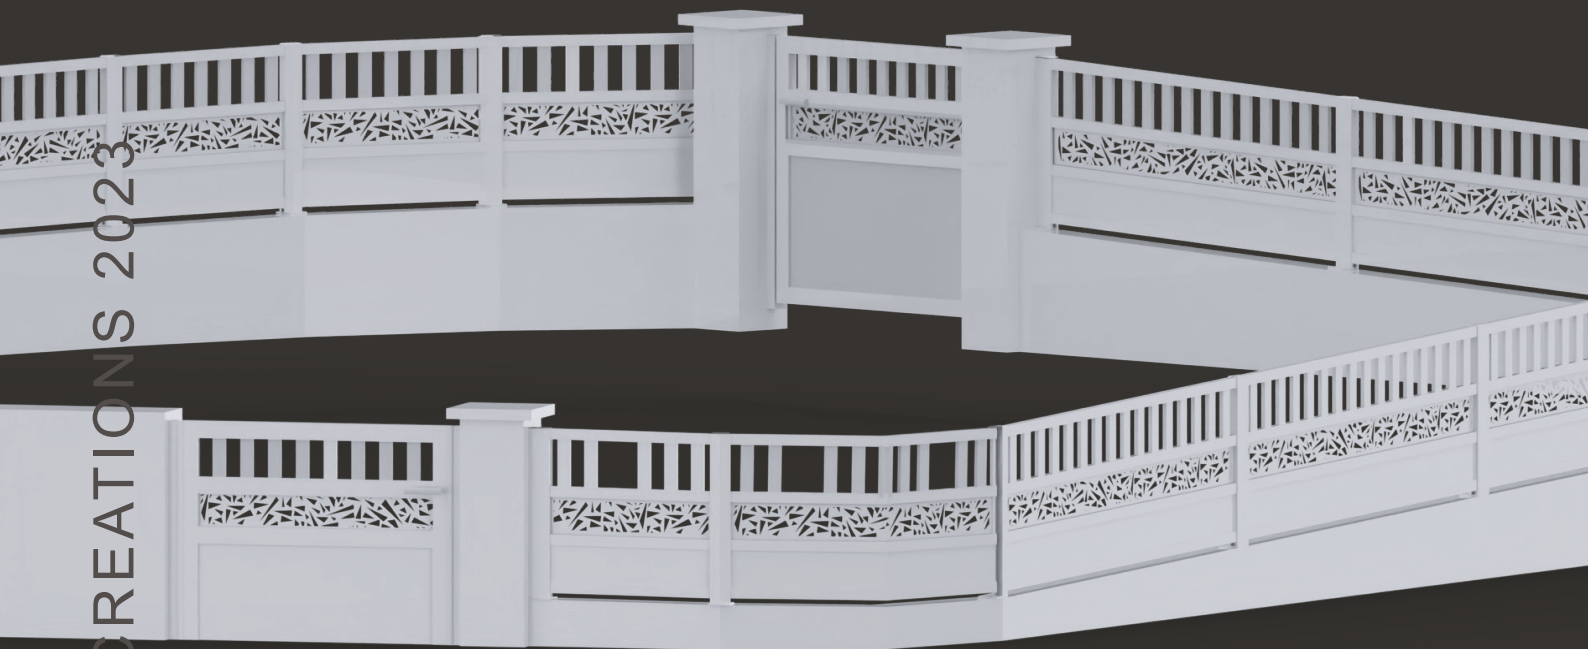

CONTACT US
+ 33 04 69 20 00 74

INFO@GATES-CREATIONS.COM

WWW.GATES-CREATIONS.COM