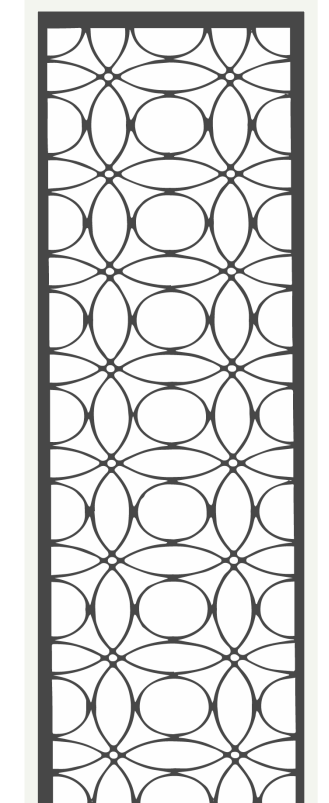

**GANGE**

REF: CLV-A030

L = 600 MM

**GARONNE**  
R REF: CLV-031  
L = 600 MM

**GLOMMA**  
REF: CLV-A032  
L = 600 MM

**GODAVARI**  
REF: CLV-A033  
L = 600 MM

**GUADALETE**  
REF: CLV-A034  
L = 600 MM

**GUADALQUIVIR**  
REF: CLV-A035  
L = 600 MM