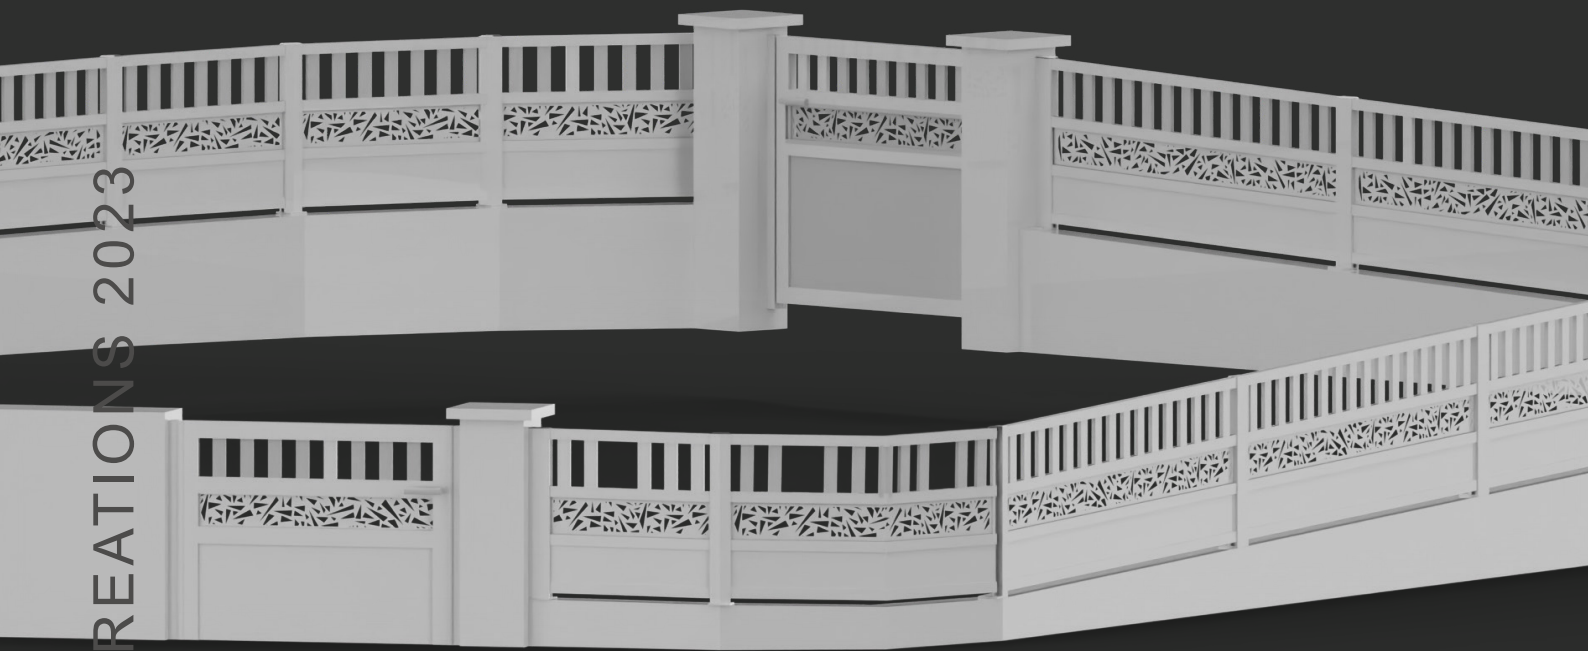

CONTACTEZ-NOUS

TÉL: + 33 04 69 20 00 74

INFO@GATES-CREATIONS.COM

WWW.GATES-CREATIONS.COM