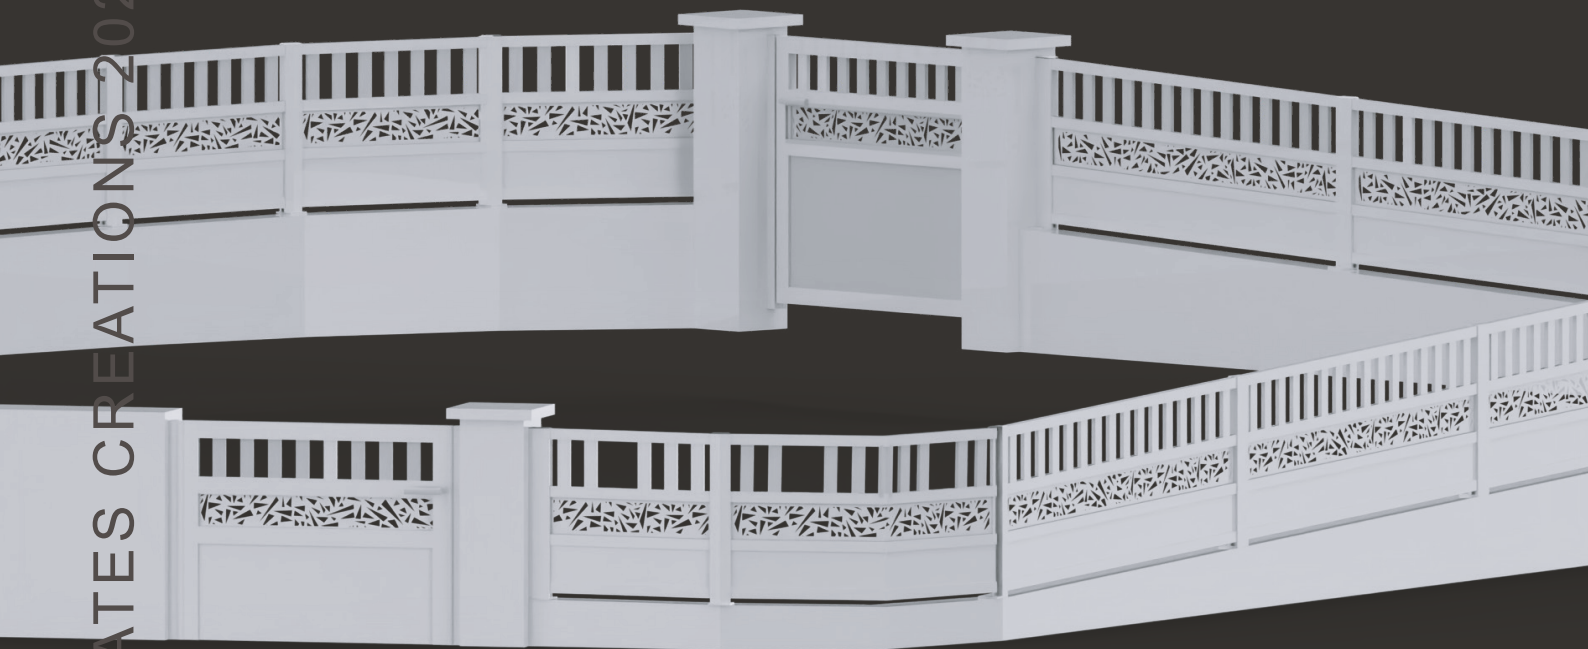

CONTATO

+ 33 04 69 20 00 74

INFO@GATES-CREATIONS.COM

WWW.GATES-CREATIONS.COM